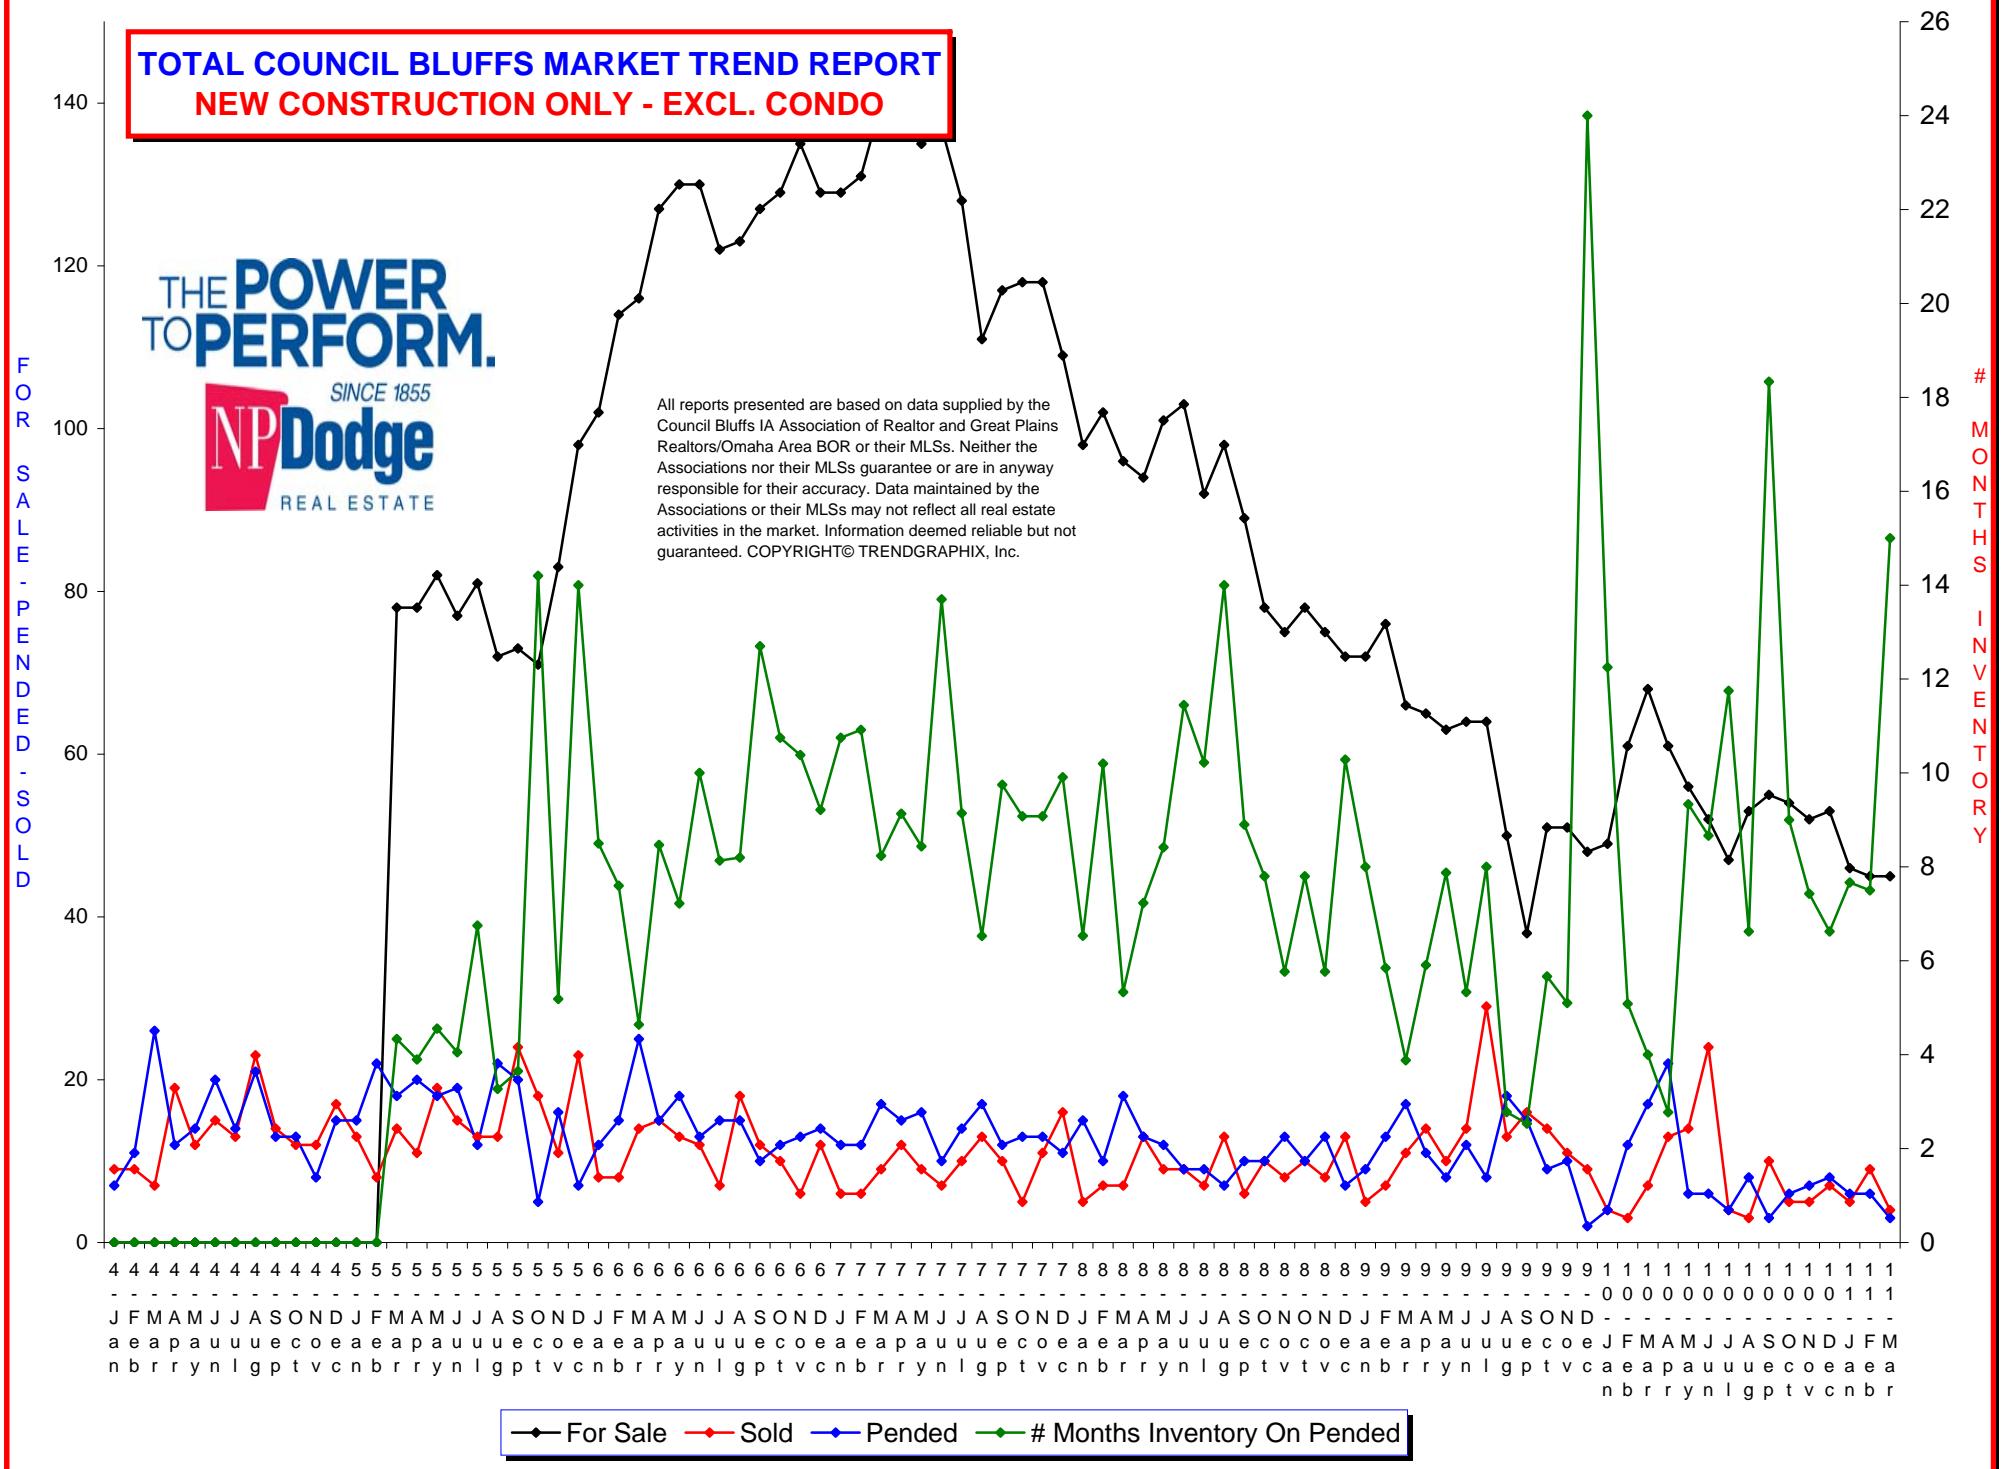

TOTAL COUNCIL BLUFFS MARKET TREND REPORT
EXISTING ONLY - EXCL. NEW CONSTRUCTION & CONDO

FOR SALE - PENDING - SOLD

MONTHS INVENTORY

All reports presented are based on data supplied by the Council Bluffs IA Association of Realtor and Great Plains Realtors/Omaha Area BOR or their MLSs. Neither the Associations nor their MLSs guarantee or are in anyway responsible for their accuracy. Data maintained by the Associations or their MLSs may not reflect all real estate activities in the market. Information deemed reliable but not guaranteed. COPYRIGHT© TRENDGRAPHIX, Inc.

—●— For Sale —●— Sold —●— Pending —●— # Months Inventory On Pending

TOTAL COUNCIL BLUFFS MARKET TREND REPORT NEW CONSTRUCTION ONLY - EXCL. CONDO

All reports presented are based on data supplied by the Council Bluffs IA Association of Realtor and Great Plains Realtors/Omaha Area BOR or their MLSs. Neither the Associations nor their MLSs guarantee or are in anyway responsible for their accuracy. Data maintained by the Associations or their MLSs may not reflect all real estate activities in the market. Information deemed reliable but not guaranteed. COPYRIGHT© TRENDGRAPHIX, Inc.