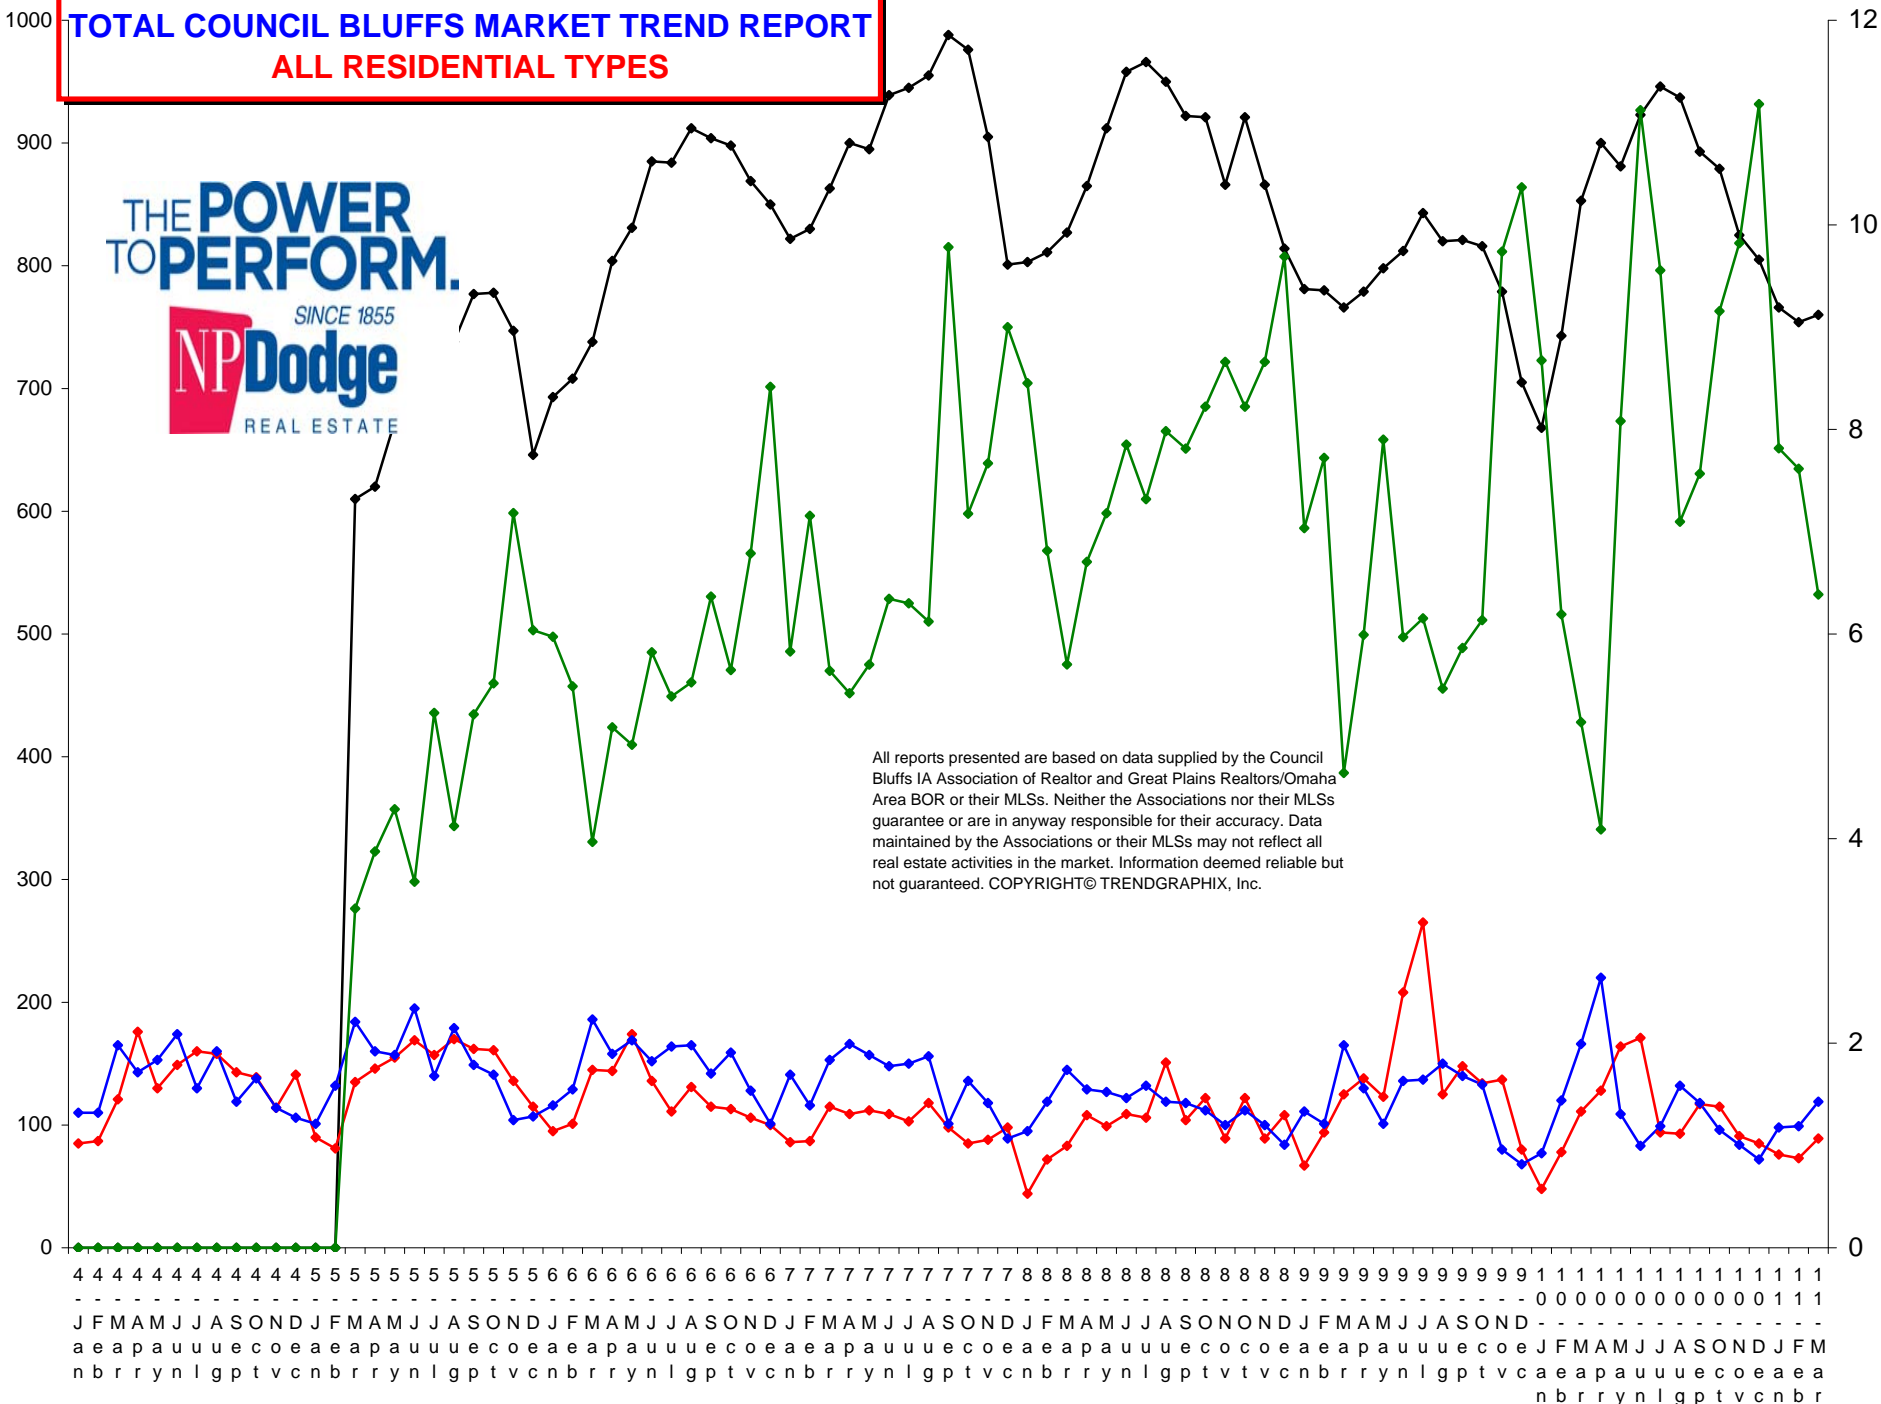

◆ For Sale
 ◆ Sold
 ◆ Pended
 ◆ # Months Inventory On Pended

TOTAL COUNCIL BLUFFS MARKET TREND REPORT
ALL RESIDENTIAL TYPES

FOR SALE - PENDING - SOLD

MONTHS INVENTORY

All reports presented are based on data supplied by the Council Bluffs IA Association of Realtor and Great Plains Realtors/Omaha Area BOR or their MLSs. Neither the Associations nor their MLSs guarantee or are in anyway responsible for their accuracy. Data maintained by the Associations or their MLSs may not reflect all real estate activities in the market. Information deemed reliable but not guaranteed. COPYRIGHT© TRENDGRAPHIX, Inc.