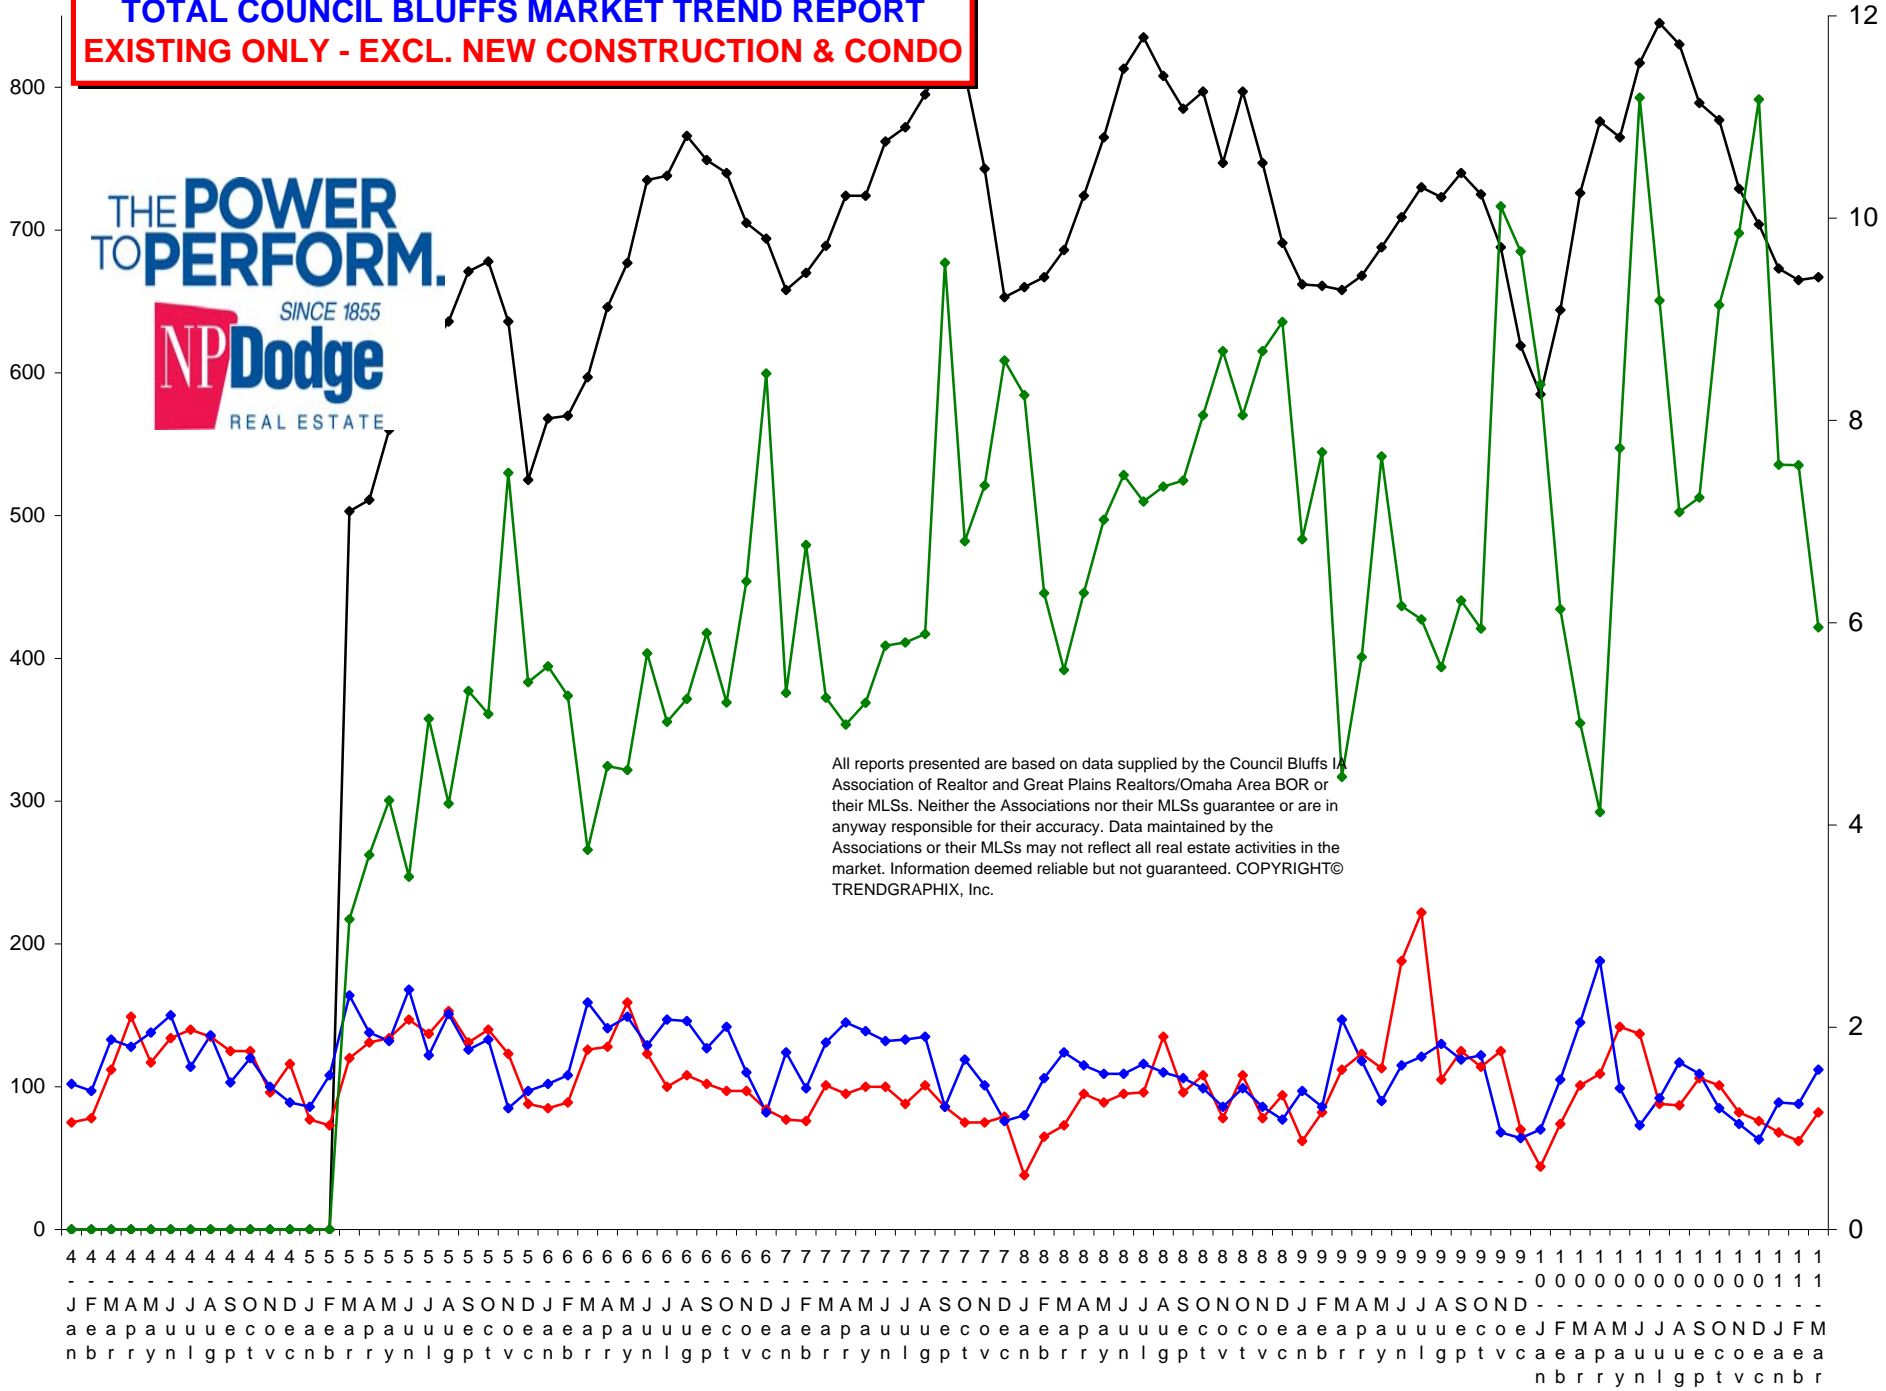

TOTAL COUNCIL BLUFFS MARKET TREND REPORT
EXISTING ONLY - EXCL. NEW CONSTRUCTION & CONDO

FOR SALE - PENDING - SOLD

MONTHS INVENTORY

All reports presented are based on data supplied by the Council Bluffs IA Association of Realtor and Great Plains Realtors/Omaha Area BOR or their MLSs. Neither the Associations nor their MLSs guarantee or are in anyway responsible for their accuracy. Data maintained by the Associations or their MLSs may not reflect all real estate activities in the market. Information deemed reliable but not guaranteed. COPYRIGHT© TRENDGRAPHIX, Inc.

—●— For Sale —●— Sold —●— Pending —●— # Months Inventory On Pending

TOTAL COUNCIL BLUFFS MARKET TREND REPORT NEW CONSTRUCTION ONLY - EXCL. CONDO

All reports presented are based on data supplied by the Council Bluffs IA Association of Realtor and Great Plains Realtors/Omaha Area BOR or their MLSs. Neither the Associations nor their MLSs guarantee or are in anyway responsible for their accuracy. Data maintained by the Associations or their MLSs may not reflect all real estate activities in the market. Information deemed reliable but not guaranteed. COPYRIGHT© TRENDGRAPHIX, Inc.